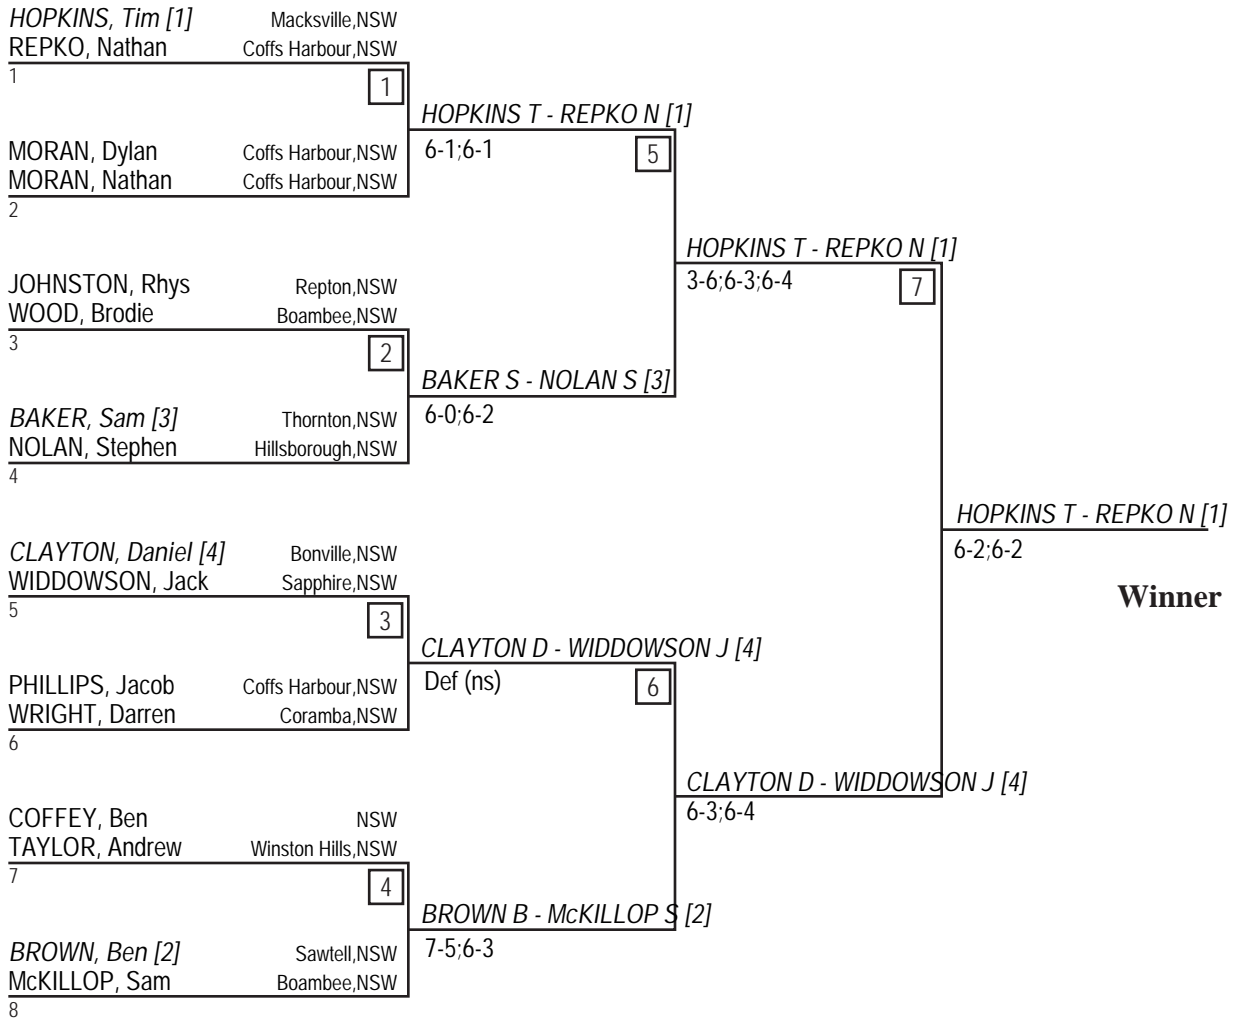

Sawtell Seaside Open 2007

Boys' 16 Doubles

SEEDS

1. T HOPKINS - N REPKO
2. B BROWN - S McKILLOP
3. S BAKER - S NOLAN
4. D CLAYTON - J WIDDOWSON

3-4 Playoff