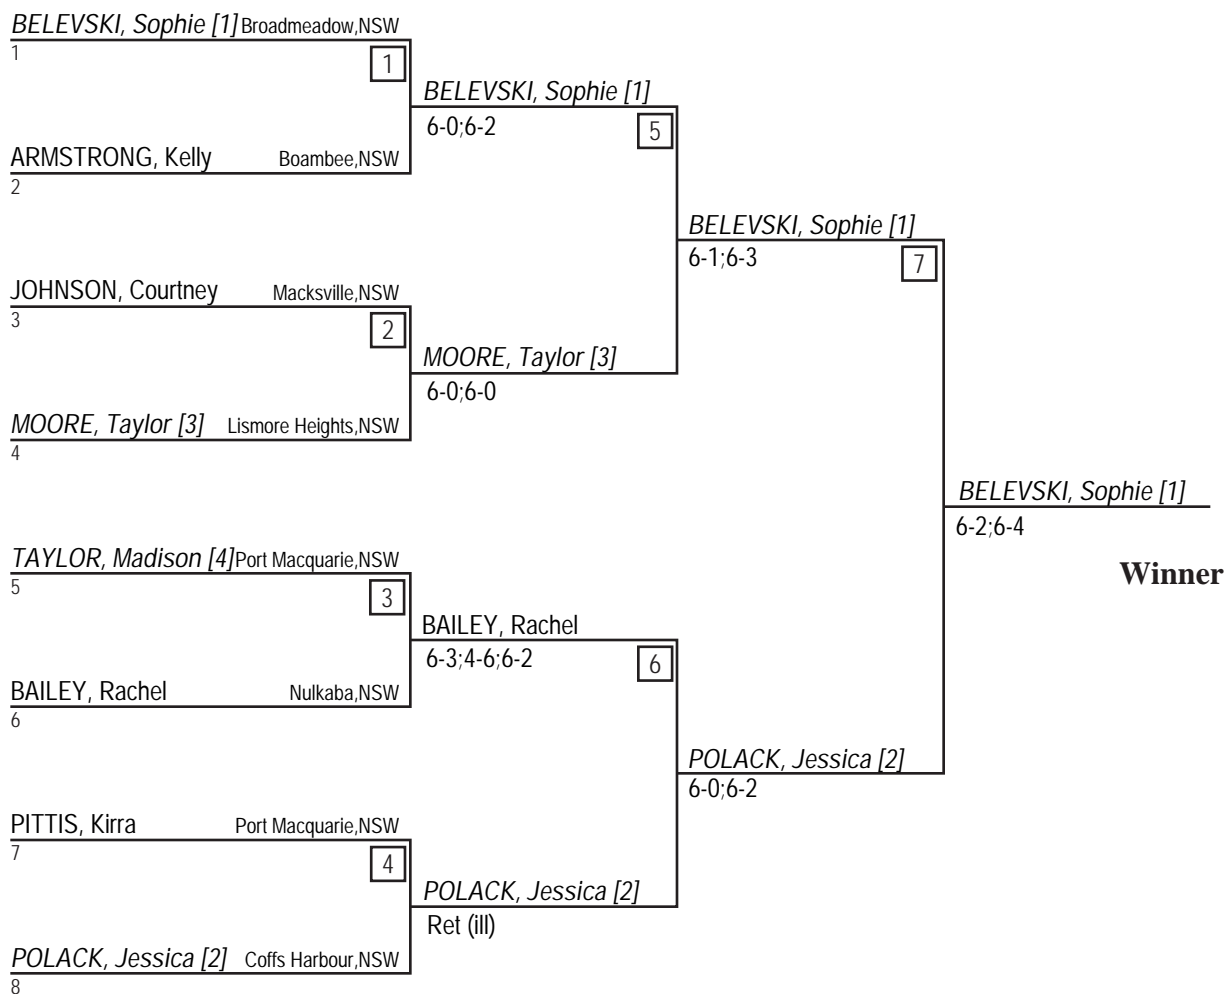

# Sawtell Seaside Open 2007

## Girls' 16 Singles

### SEEDS

1. Sophie BELEVSKI
2. Jessica POLACK
3. Taylor MOORE
4. Madison TAYLOR

3-4 Playoff