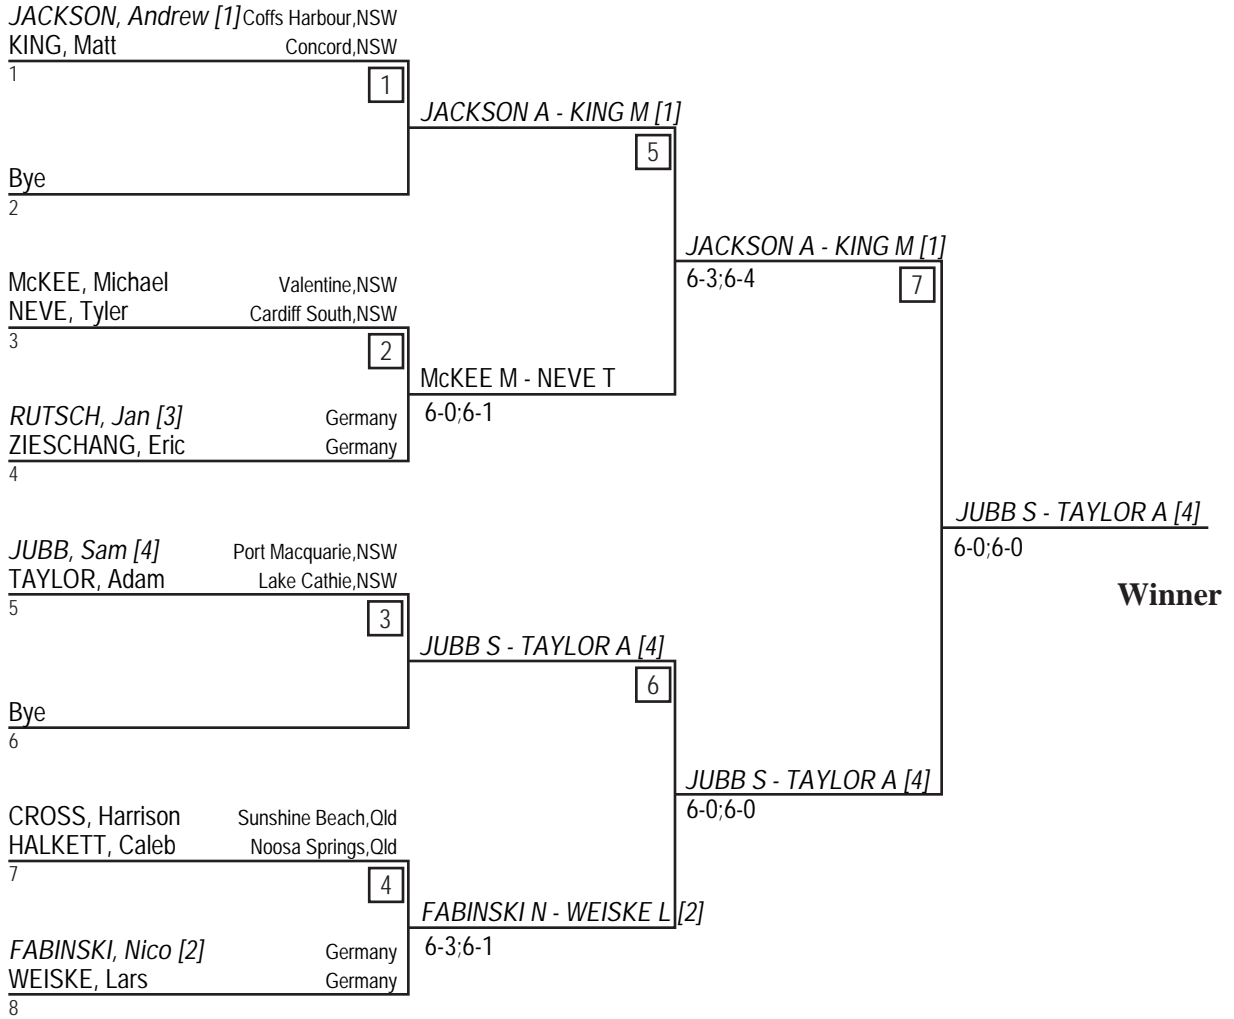

Sawtell RSL Seaside 2005

a10. Boys Doubles 16 & Under

SEEDS

1. A JACKSON - M KING
2. N FABINSKI - L WEISKE
3. J RUTSCH - E ZIESCHANG
4. S JUBB - A TAYLOR

3-4 Playoff