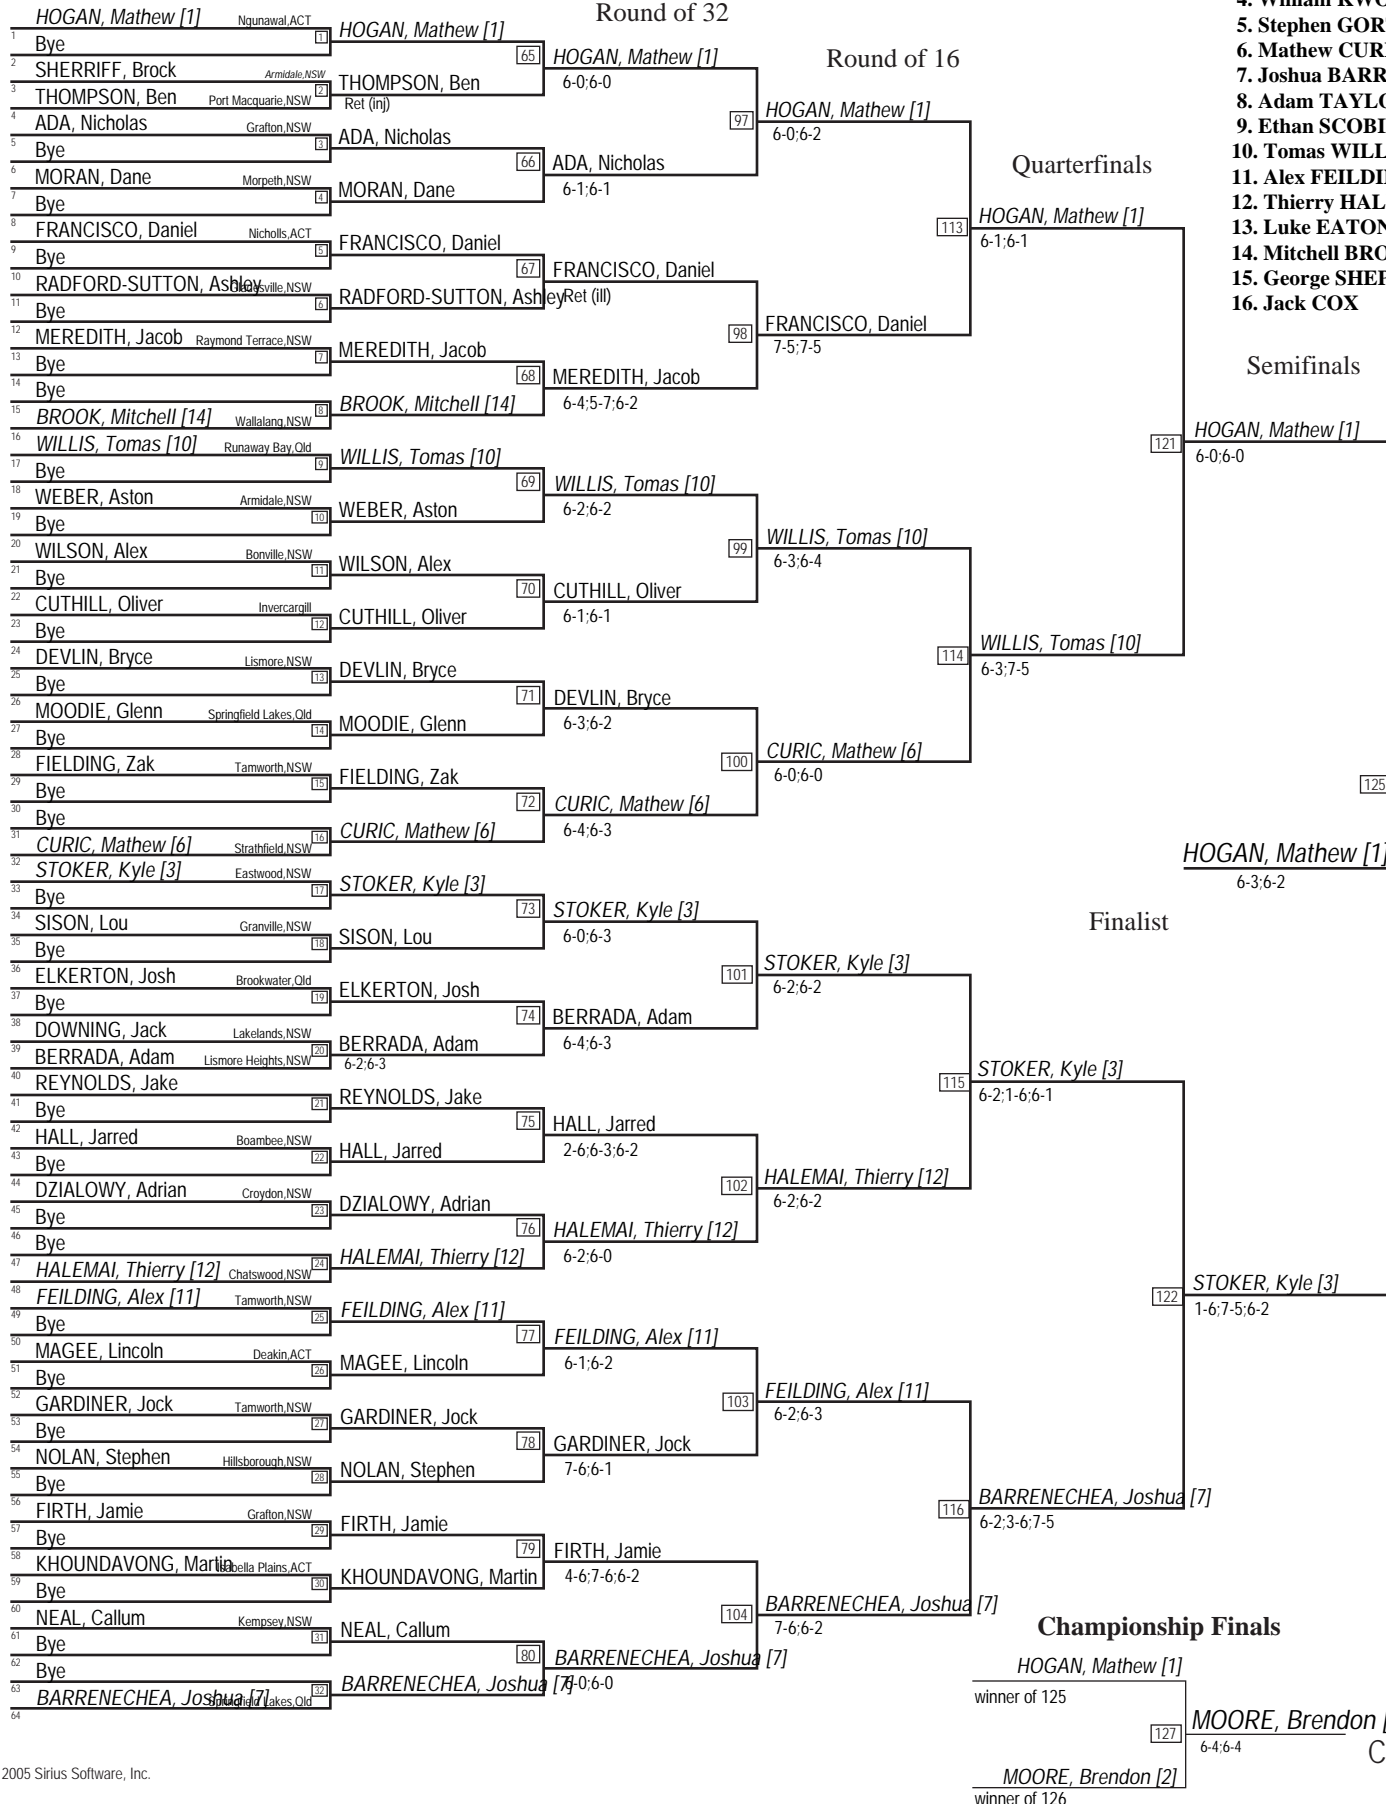

### SEEDS

1. Mathew HOGAN
2. Brendon MOORE
3. Kyle STOKER
4. William KWOK
5. Stephen GORT
6. Mathew CURIC
7. Joshua BARRENECHEA
8. Adam TAYLOR
9. Ethan SCOBIE
10. Tomas WILLIS
11. Alex FEILDING
12. Thierry HALEMAI
13. Luke EATON
14. Mitchell BROOK
15. George SHEPHEARD
16. Jack COX

Round of 128

Round of 64

Round of 32

Round of 16

Quarterfinals

Semifinals

Finalist

Championship Finals