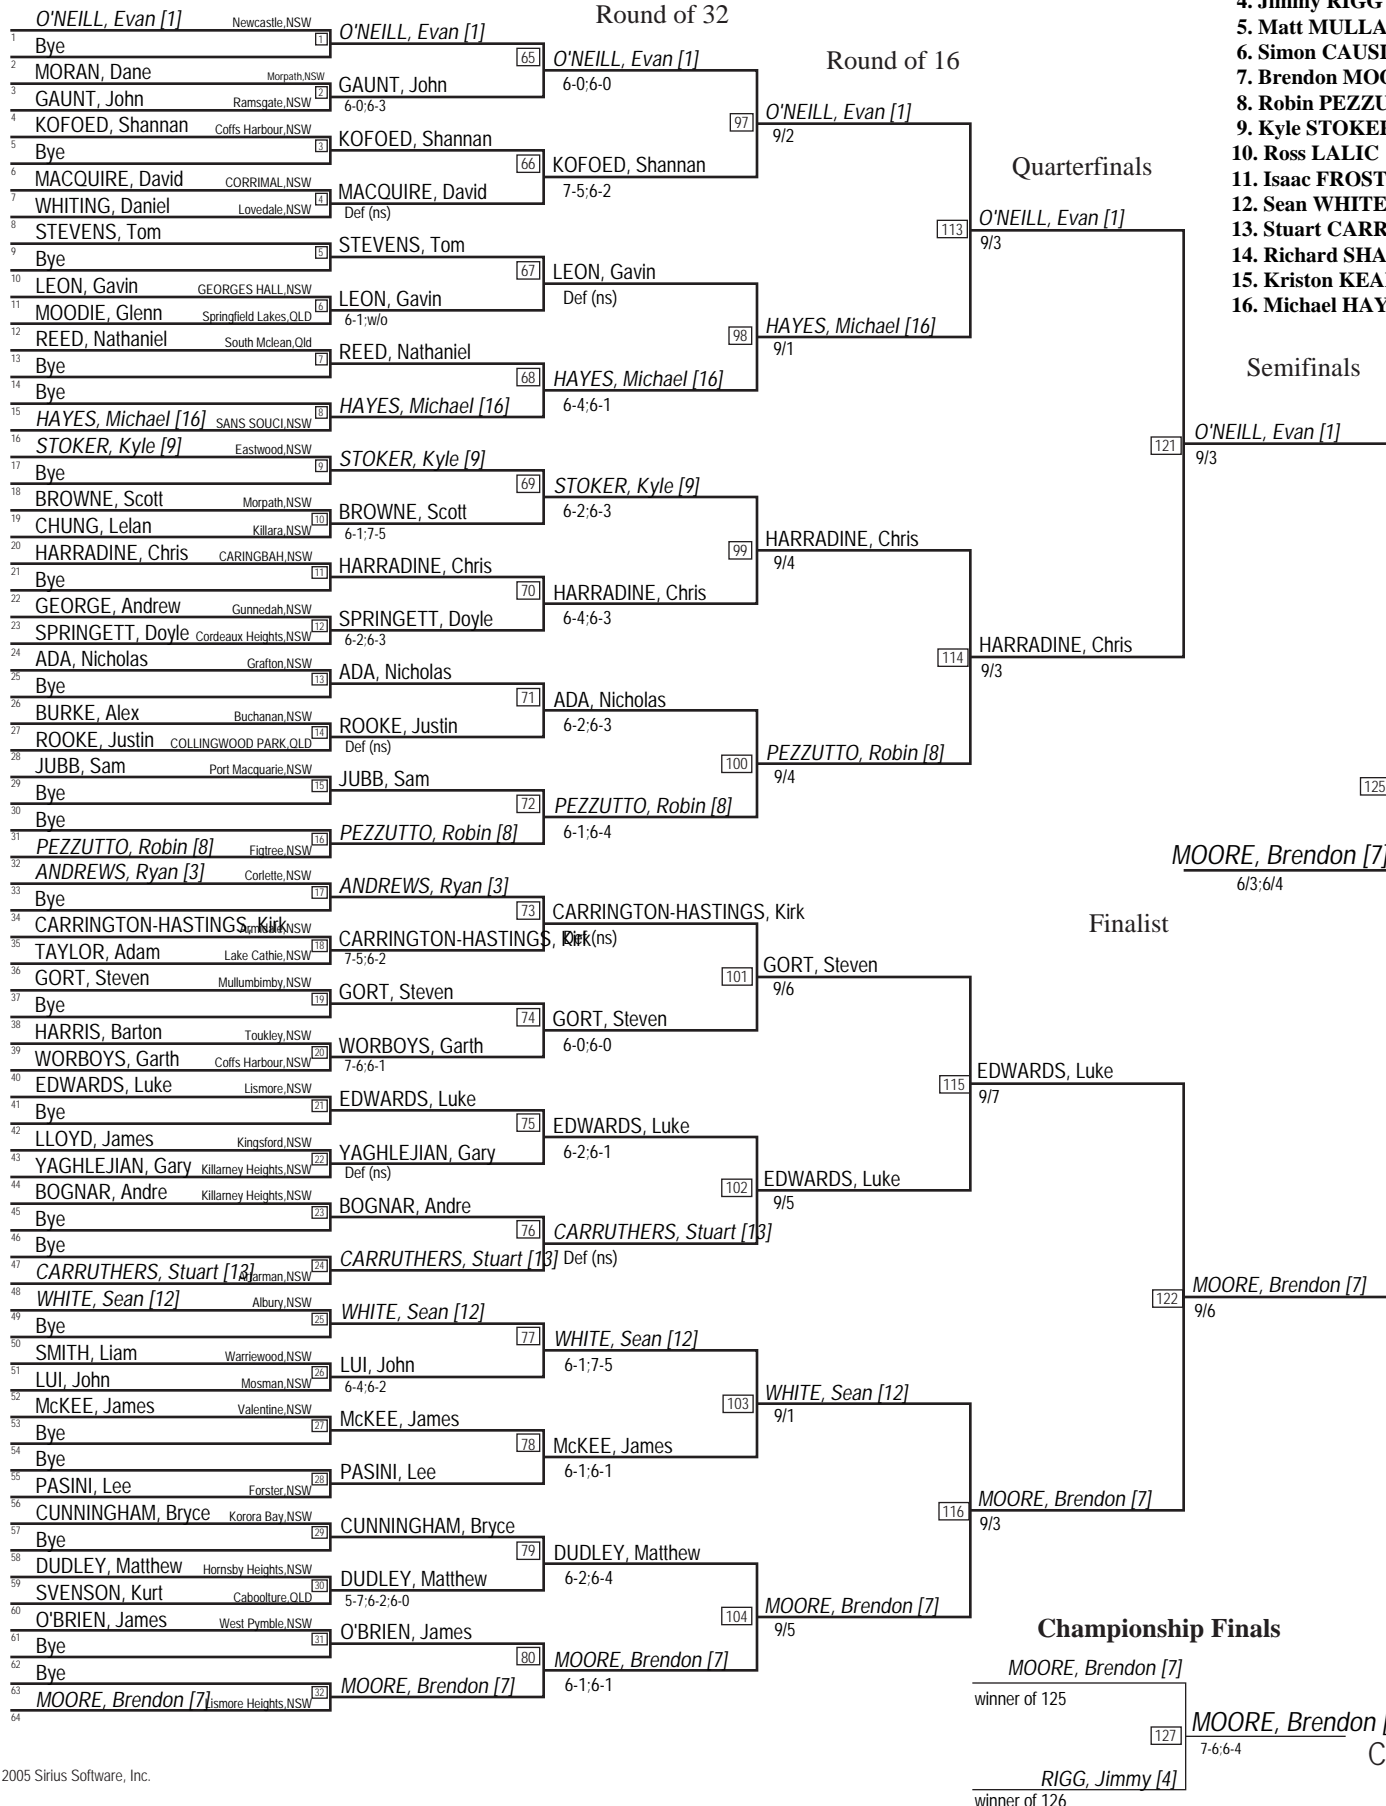

Sawtell RSL Seaside 2006

(A) Open Men's Singles

Top Half

SEEDS

1. Evan O'NEILL
2. Ben ROCAVERT
3. Ryan ANDREWS
4. Jimmy RIGG
5. Matt MULLANE
6. Simon CAUSLEY
7. Brendon MOORE
8. Robin PEZZUTTO
9. Kyle STOKER
10. Ross LALIC
11. Isaac FROST
12. Sean WHITE
13. Stuart CARRUTHERS
14. Richard SHAW
15. Kriston KEARNEY
16. Michael HAYES

Round of 128

Round of 64

Round of 32

Round of 16

Quarterfinals

Semifinals

Finalist

Championship Finals

Sawtell RSL Seaside 2006

(A) Open Men's Singles

Bottom Half

Round of 128

Round of 64

Round of 32

Round of 16

Quarterfinals

Semifinals

Semifinalist

3-4 Playoff

3rd Place