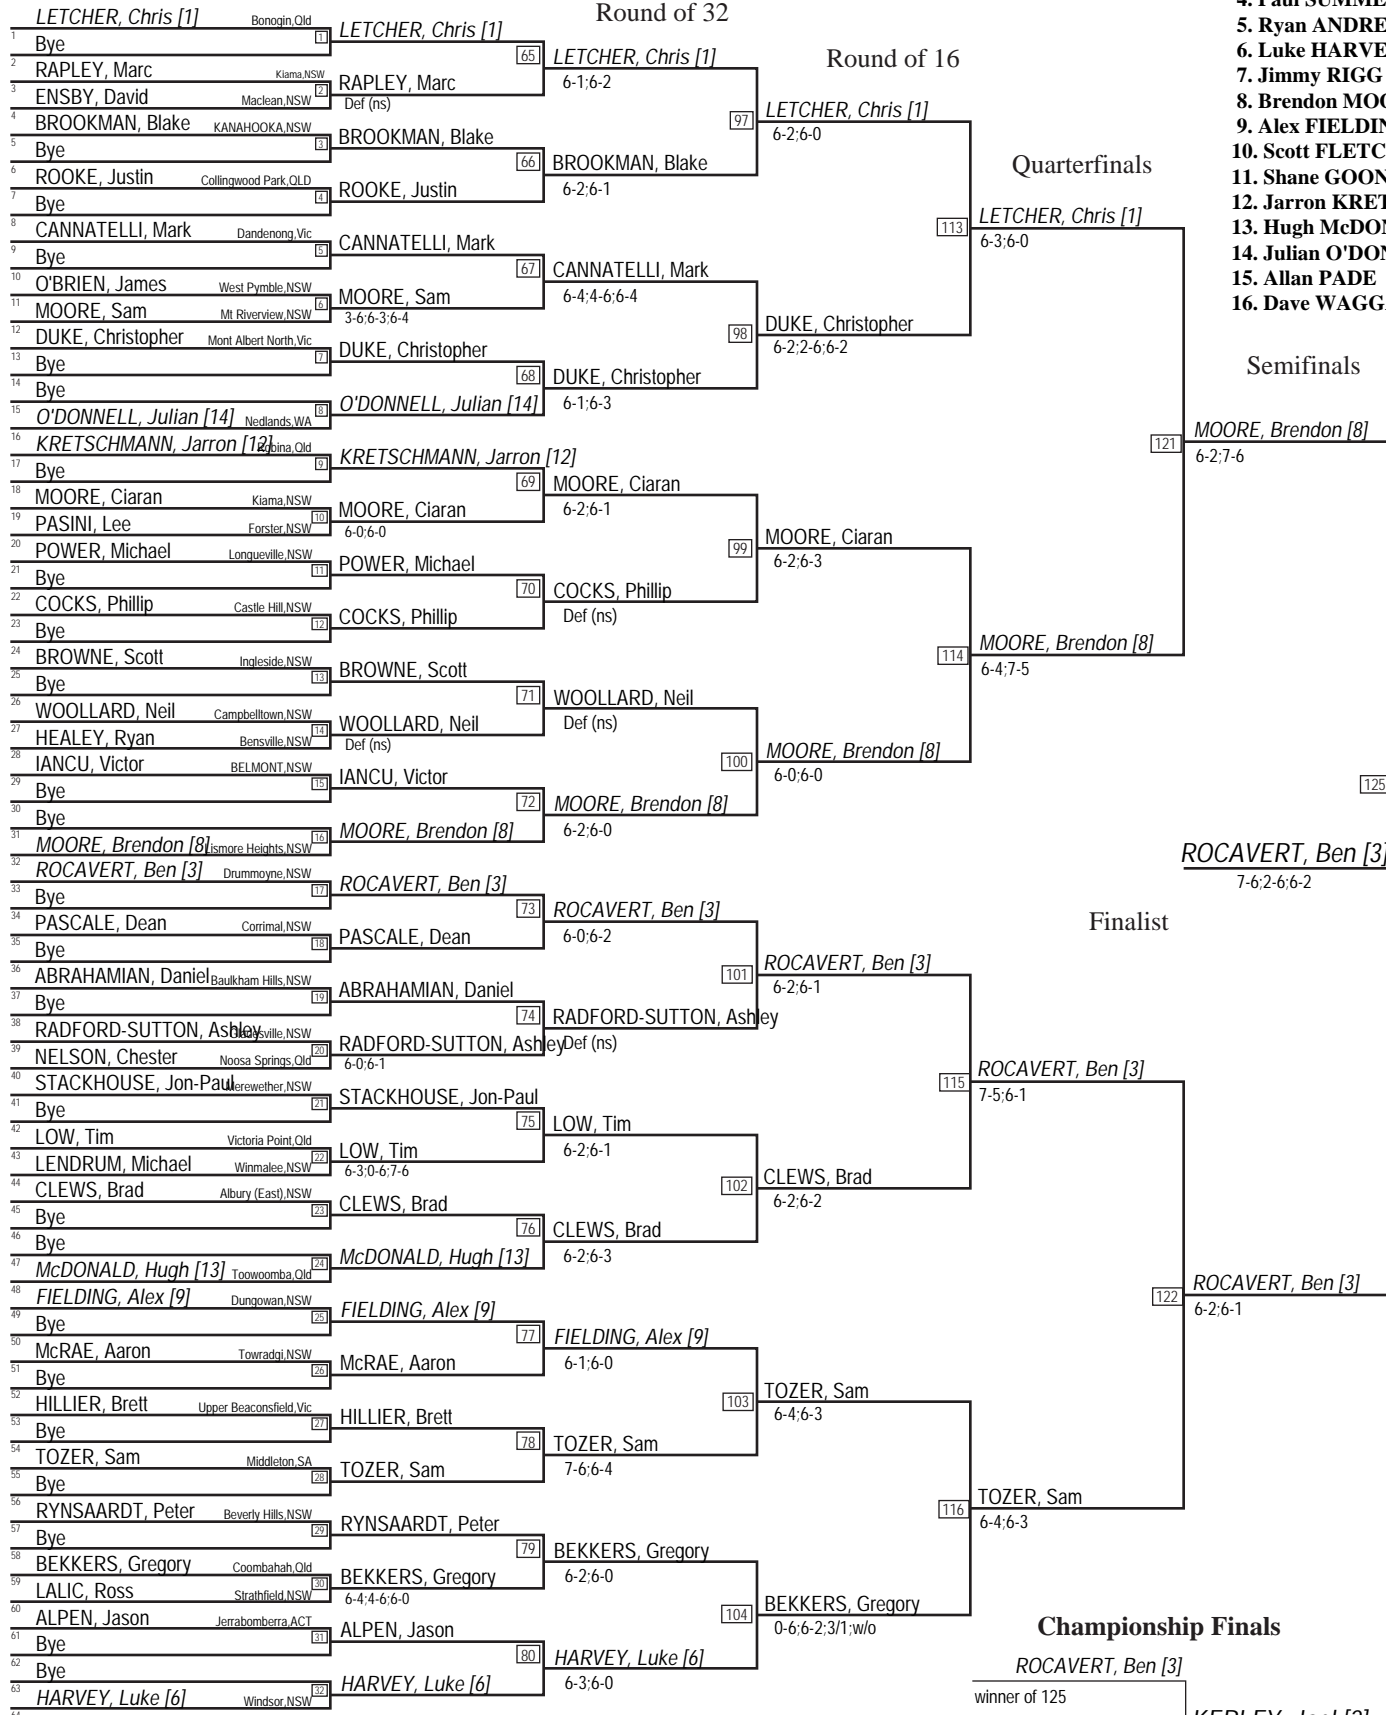

### SEEDS

1. Chris **LETCHER**
2. Joel **KERLEY**
3. Ben **ROCAVERT**
4. Paul **SUMMERSIDE**
5. Ryan **ANDREWS**
6. Luke **HARVEY**
7. Jimmy **RIGG**
8. Brendon **MOORE**
9. Alex **FIELDING**
10. Scott **FLETCHER**
11. Shane **GOONERATINE**
12. Jarron **KRETSCHMANN**
13. Hugh **McDONALD**
14. Julian **O'DONNELL**
15. Allan **PADE**
16. Dave **WAGGART**

Round of 128

Round of 64

Round of 32

Round of 16

Quarterfinals

Semifinals

Finalist

Championship Finals