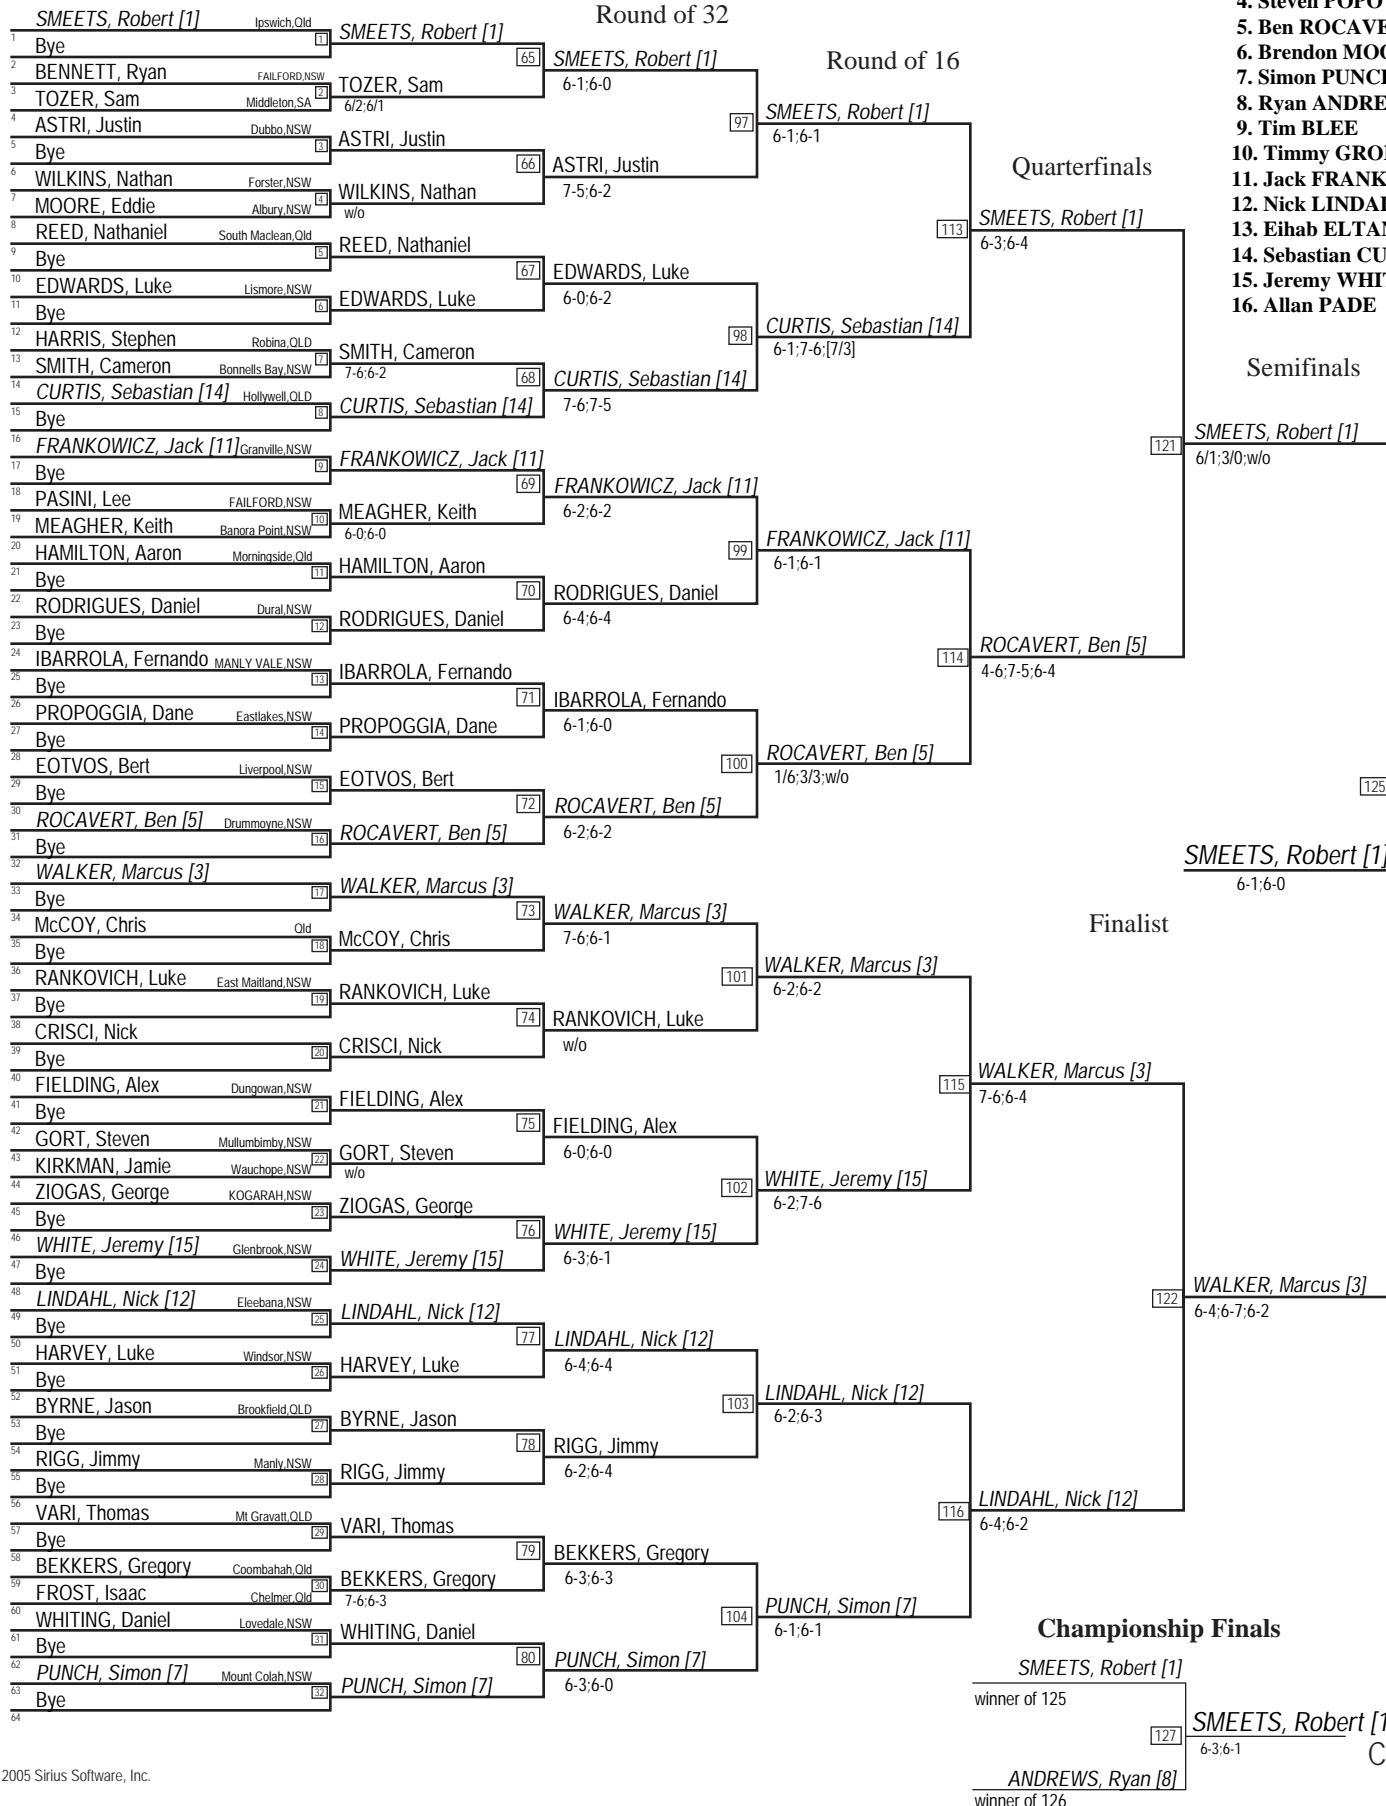

### SEEDS

1. Robert SMEETS
2. Michael LEONG
3. Marcus WALKER
4. Steven POPOVIC
5. Ben ROCAVERT
6. Brendon MOORE
7. Simon PUNCH
8. Ryan ANDREWS
9. Tim BLEE
10. Timmy GROBBY
11. Jack FRANKOWICZ
12. Nick LINDAHL
13. Eihab ELTANTAWY
14. Sebastian CURTIS
15. Jeremy WHITE
16. Allan PADE

Round of 128

Round of 64

Round of 32

Round of 16

Quarterfinals

Semifinals

Finalist

**Championship Finals**