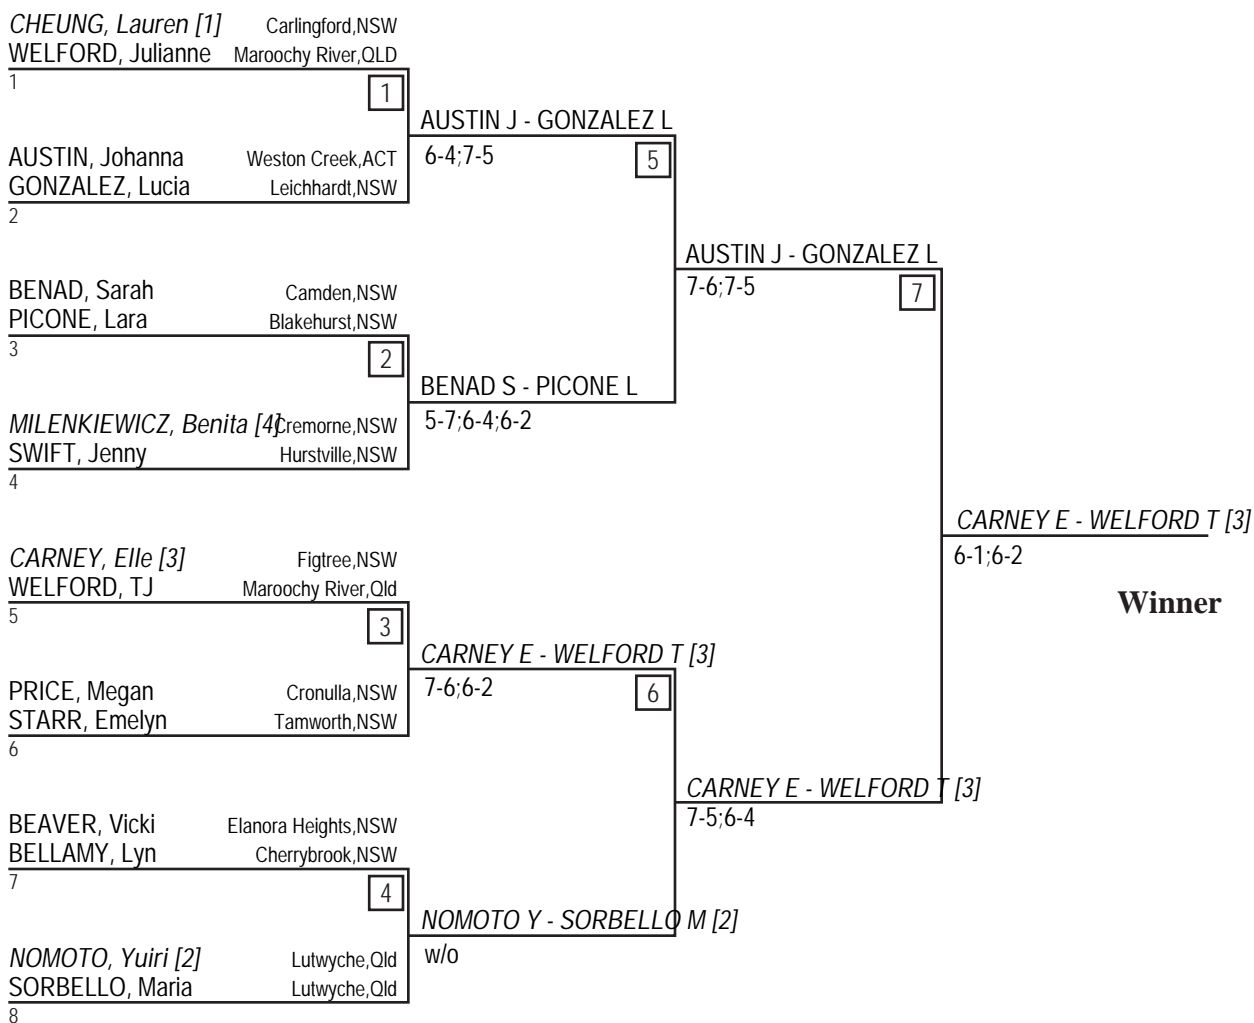

2004 Sawtell RSL Seaside Open

Open Women's Doubles

SEEDS

1. L CHEUNG - J WELFORD
2. Y NOMOTO - M SORBELLO
3. E CARNEY - T WELFORD
4. B MILENKIEWICZ - J SWIFT

3-4 Playoff